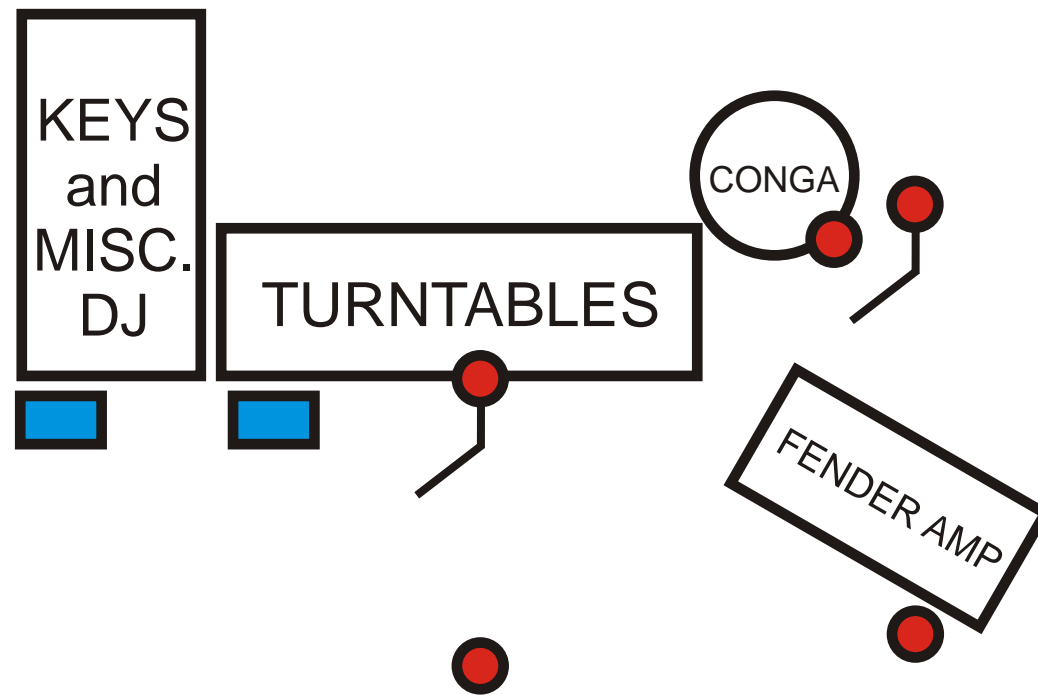

# THE LAB RATS STAGE PLOT - [WWW.LABORATORYRATS.COM/PLOT.PDF](http://WWW.LABORATORYRATS.COM/PLOT.PDF)

## SUMMARY TWO DI BOXES, 5 MICS.

### INPUT LIST

- 1) DI FOR TURNTABLES (STEREO IF AVAIL)
- 2) DI FOR KEYS
- 3) VOCAL MIC, STAGE REAR (ON MIC BOOM)
- 4) VOCAL MIC, STAGE FRONT (ON REGULAR MIC STAND)
- 5) GUITAR MIC, STAGE LEFT (FOR FENDER AMP)
- 6) DRUM MIC FOR CONGA, STAGE REAR